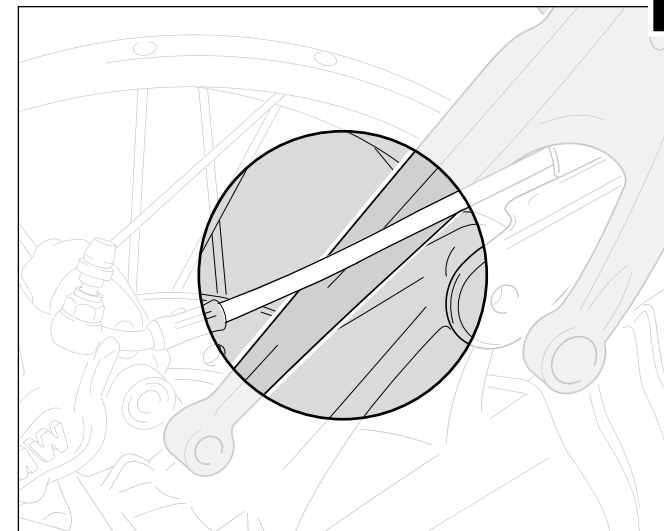

MOTOPLASTIC, S.A.

Molí de la sal, 1 - 08403 Granollers (Barcelona) SPAIN

Tel. 34 93 849 06 33 - Fax 34 93 849 09 88

info@puig.tv - infousa@puig.tv

www.puig.tv - www.puigusa.com

INSTRUCCIONES DE MONTAJE - MOUNTING INSTRUCTIONS - MONTAGEANLEITUNG

GUARDABARROS TRASERO ADAPTABLE A - REAR MUDGUARD ADAPTABLE TO -
HINTERRADABDECKUNG FÜR

BMW R1200 GS '04-'12 / R1200 GS ADVENTURE '07-'12

Ref.: 5055 J
(color negro/black colour)

Ref.: 5055 C
(color carbono/carbon look)

- PARA NEUMÁTICOS OFF-ROAD, CONSULTAR COMPATIBILIDAD EN info@puig.tv
- FOR OFF-ROAD TIRES, PLEASE CHECK SUITABILITY AT info@puig.tv OR info@puigusa.com
- OFF-ROAD Reifen Verträglichkeit zu prüfen, info@puig.tv

1

2

3

ID.		DESCRIPCIÓN	DESCRIPTION	QTY.
1		Guardabarros	Mudguard	1
2		Soporte	Support	1
3		Silemblock	Well nut	3
4		Tornillo Allen M5x11 ISO 7380 Autoblocante	M5x11 ISO 7380 Allen lock screw	3
5		Tuerca M10 autoblocante	M10 locknut	1
6		Tornillo Allen M10x75 DIN 912 12.9	M10x75 DIN 912 12.9 Allen screw	1
7		Tornillo Allen M8x40 DIN 912 12.9	M8x40 DIN 912 12.9 Allen screw	1
8		Casquillo de fricción IGUS Ø int. 15 x Ø ext. 17x15	Arrowhead friction IGUS Ø inner 15 x Ø outer 17x15	1
9		Casquillo con valona Ø int. 10,5 x Ø ext. 15x17,6	Bush with flange Ø inner 10,5 x Ø outer 15x17,6	1
10		Casquillo con valona M5	M5 bush with flange	3
11		Arandela glower M8	M8 glower washer	1
12		Arandela glower DIN 127 M5	DIN 127 M5 glower washer	3