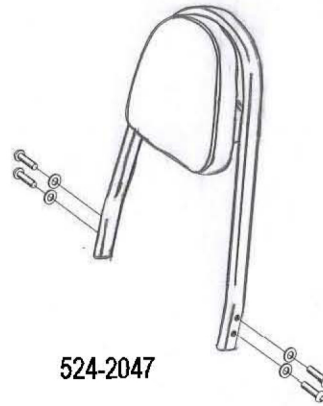

HIGHWAY HAWK
passion for chrome

Sissybar

Kawasaki VN 1500/1600 Mean streak

Art.no. 524-1047A

Components

1	Side brackets	2x
2	Bolt M6 x 40	2x
3	Bolt M6 x 25	2x
4	Nylon washer M6	4x
5	Spacer Ø14.5 x 7.5	4x
6	Washer M6	4x

Model for Kawasaki VN 1500/1600 Mean streak

© Motorrad Burchard GmbH advises installation by a professional mechanic.
 We do not accept responsibility for improper installation.

© Motorrad Burchard GmbH
 Lemgo – Germany