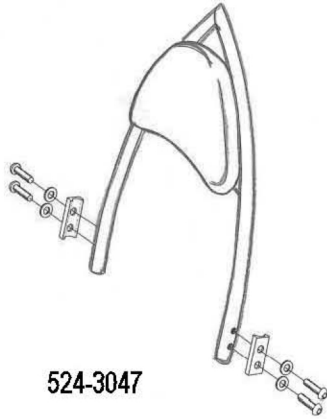

HIGHWAY HAWK
passion for chrome

Sissybar

Kawasaki VN 1500/1600 Mean streak

Art.no. 524-1047A

Components

1	Side brackets	2x
2	Bolt M6 x 40	2x
3	Bolt M6 x 25	2x
4	Nylon washer M6	4x
5	Spacer Ø14.5 x 7.5	4x
6	Washer M6	4x

Model for Kawasaki VN 1500/1600 Mean streak

© Motorrad Burchard GmbH advises installation by a professional mechanic.
 We do not accept responsibility for improper installation.

© Motorrad Burchard GmbH
 Lemgo – Germany