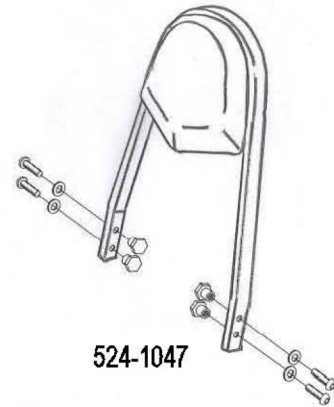

HIGHWAY HAWK
passion for chrome

Sissybar

Kawasaki VN 1500/1600 Mean streak

Art.no. 524-1047A

Components

1	Side brackets	2x
2	Bolt M6 x 40	2x
3	Bolt M6 x 25	2x
4	Nylon washer M6	4x
5	Spacer Ø14.5 x 7.5	4x
6	Washer M6	4x

Model for Kawasaki VN 1500/1600 Mean streak

© Motorrad Burchard GmbH advises installation by a professional mechanic.
 We do not accept responsibility for improper installation.

© Motorrad Burchard GmbH
 Lemgo – Germany