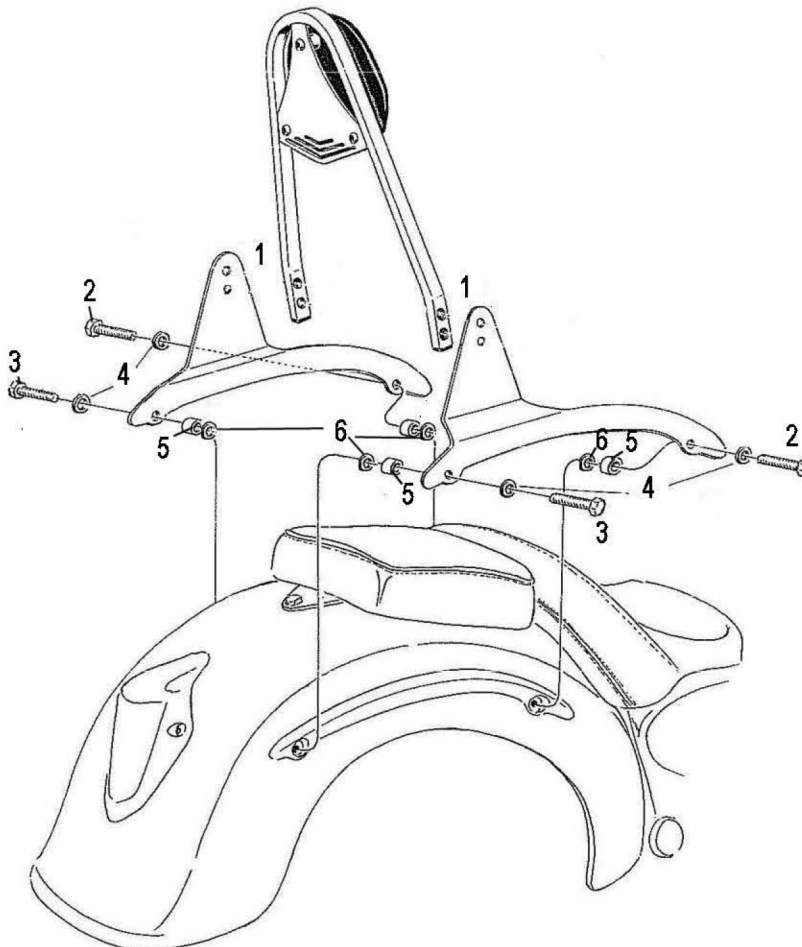

HIGHWAY HAWK
passion for chrome

Sissybar

Kawasaki VN 1500/1600 Mean streak

Art.no. 524-1047A

Components

1	Side brackets	2x
2	Bolt M6 x 40	2x
3	Bolt M6 x 25	2x
4	Nylon washer M6	4x
5	Spacer Ø14.5 x 7.5	4x
6	Washer M6	4x

Model for Kawasaki VN 1500/1600 Mean streak

© Motorrad Burchard GmbH advises installation by a professional mechanic.
 We do not accept responsibility for improper installation.

© Motorrad Burchard GmbH
 Lemgo – Germany