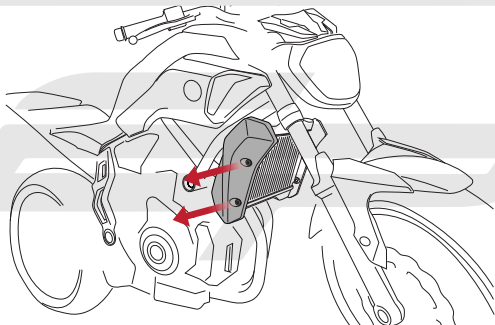

EVOTECH®
P E R F O R M A N C E

Installation Instructions

YAMAHA MT-07 2014
RADIATOR GUARD

Product Reference - 11714

Kit Contents

- Ⓐ 1 x Radiator Guard
- Ⓑ 1 x Neoprene Foam

EVOTECH[®]
P E R F O R M A N C E

EVOTECH[®]
P E R F O R M A N C E

Maintenance

It is recommended that periodic inspections are made to ensure that dirt and debris have not become trapped between the guard and the radiator/oil cooler. Such dirt and debris would reduce the cooling efficiency of the radiator/oil cooler