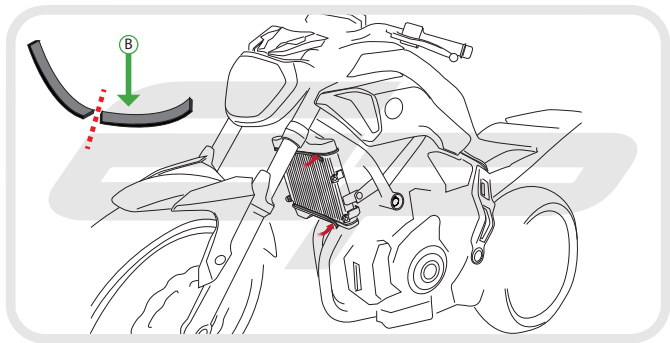

EVOTECH®
P E R F O R M A N C E

Installation Instructions

YAMAHA MT-07 2014
RADIATOR GUARD

Product Reference - 11714

Kit Contents

- Ⓐ 1 x Radiator Guard
- Ⓑ 1 x Neoprene Foam

EVOTECH[®]
P E R F O R M A N C E

EVOTECH[®]
P E R F O R M A N C E

Maintenance

It is recommended that periodic inspections are made to ensure that dirt and debris have not become trapped between the guard and the radiator/oil cooler. Such dirt and debris would reduce the cooling efficiency of the radiator/oil cooler