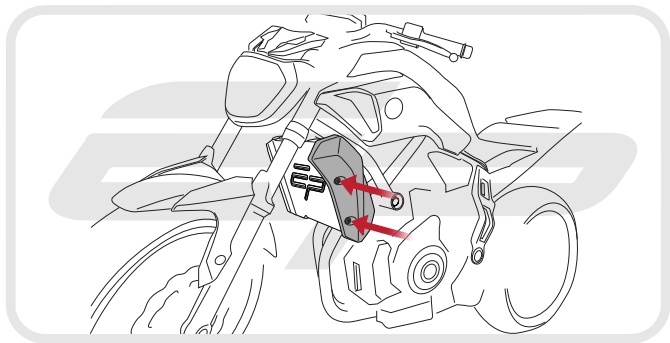

EVOTECH®
P E R F O R M A N C E

Installation Instructions

YAMAHA MT-07 2014
RADIATOR GUARD

Product Reference - 11714

Kit Contents

- Ⓐ 1 x Radiator Guard
- Ⓑ 1 x Neoprene Foam

EVOTECH[®]
P E R F O R M A N C E

EVOTECH[®]
P E R F O R M A N C E

Maintenance

It is recommended that periodic inspections are made to ensure that dirt and debris have not become trapped between the guard and the radiator/oil cooler. Such dirt and debris would reduce the cooling efficiency of the radiator/oil cooler