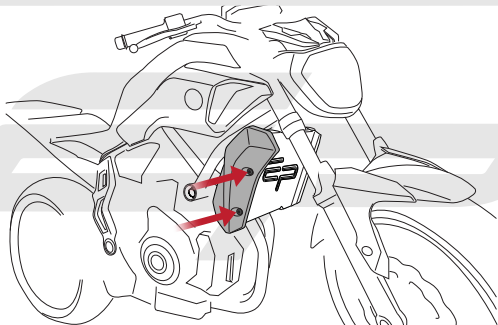

EVOTECH®
P E R F O R M A N C E

Installation Instructions

YAMAHA MT-07 2014
RADIATOR GUARD

Product Reference - 11714

Kit Contents

- Ⓐ 1 x Radiator Guard
- Ⓑ 1 x Neoprene Foam

EVOTECH[®]
P E R F O R M A N C E

EVOTECH[®]
P E R F O R M A N C E

Maintenance

It is recommended that periodic inspections are made to ensure that dirt and debris have not become trapped between the guard and the radiator/oil cooler. Such dirt and debris would reduce the cooling efficiency of the radiator/oil cooler