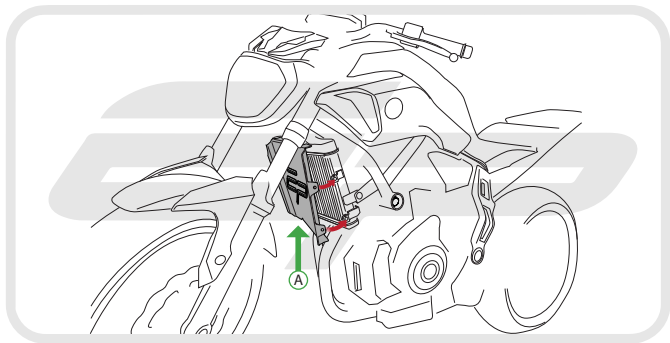

EVOTECH®
P E R F O R M A N C E

Installation Instructions

YAMAHA MT-07 2014
RADIATOR GUARD

Product Reference - 11714

Kit Contents

- Ⓐ 1 x Radiator Guard
- Ⓑ 1 x Neoprene Foam

EVOTECH[®]
P E R F O R M A N C E

EVOTECH[®]
P E R F O R M A N C E

Maintenance

It is recommended that periodic inspections are made to ensure that dirt and debris have not become trapped between the guard and the radiator/oil cooler. Such dirt and debris would reduce the cooling efficiency of the radiator/oil cooler