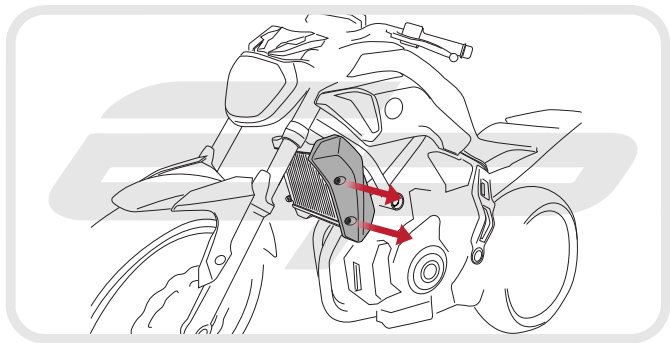

EVOTECH®
P E R F O R M A N C E

Installation Instructions

YAMAHA MT-07 2014
RADIATOR GUARD

Product Reference - 11714

Kit Contents

- Ⓐ 1 x Radiator Guard
- Ⓑ 1 x Neoprene Foam

EVOTECH[®]
P E R F O R M A N C E

EVOTECH[®]
P E R F O R M A N C E

Maintenance

It is recommended that periodic inspections are made to ensure that dirt and debris have not become trapped between the guard and the radiator/oil cooler. Such dirt and debris would reduce the cooling efficiency of the radiator/oil cooler