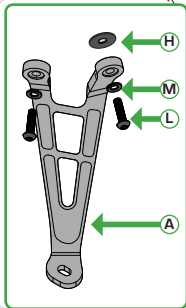

EVOTECH[®]
P E R F O R M A N C E

Installation Instructions
KTM 1290 Superduke
Exhaust Hanger
Rectifier Guard Kit

Product Reference - 13683/11544

Kit Contents

- | | |
|----------------------------------|-----------------------------------|
| Ⓐ 1 x Exhaust Hanger | Ⓗ 1 x 1.5mm Spacers |
| Ⓑ 1 x M8 - 60 Socket Button Head | Ⓘ 2 x M4 Washers |
| Ⓒ 1 x M8 Custom Washer | Ⓙ 2 x M4 - 8 Socket Button Heads |
| Ⓓ 1 x M8 Flange Nut | Ⓚ 2 x M8 - 16 Socket Button Heads |
| Ⓔ 1 x Rectifier Guard | Ⓛ 2 x M8 - 25 Socket Button Heads |
| Ⓕ 1 x Rectifier Bracket | Ⓜ 4 x M8 Flat Washers |
| Ⓖ 1 x Neoprene Foam | |