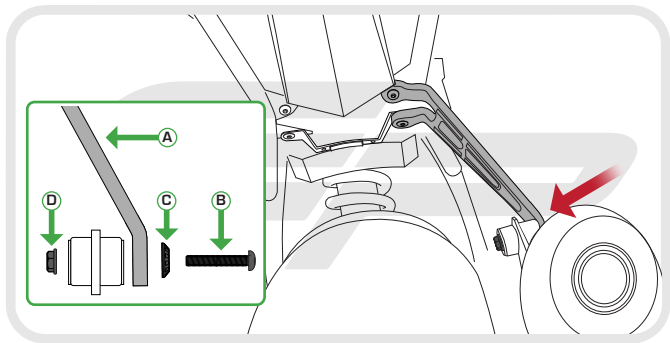

EVOTECH[®]
P E R F O R M A N C E

Installation Instructions
KTM 1290 Superduke
Exhaust Hanger
Rectifier Guard Kit

Product Reference - 13683/11544

Kit Contents

- | | |
|----------------------------------|-----------------------------------|
| Ⓐ 1 x Exhaust Hanger | Ⓗ 1 x 1.5mm Spacers |
| Ⓑ 1 x M8 - 60 Socket Button Head | Ⓘ 2 x M4 Washers |
| Ⓒ 1 x M8 Custom Washer | Ⓙ 2 x M4 - 8 Socket Button Heads |
| Ⓓ 1 x M8 Flange Nut | Ⓚ 2 x M8 - 16 Socket Button Heads |
| Ⓔ 1 x Rectifier Guard | Ⓛ 2 x M8 - 25 Socket Button Heads |
| Ⓕ 1 x Rectifier Bracket | Ⓜ 4 x M8 Flat Washers |
| Ⓖ 1 x Neoprene Foam | |