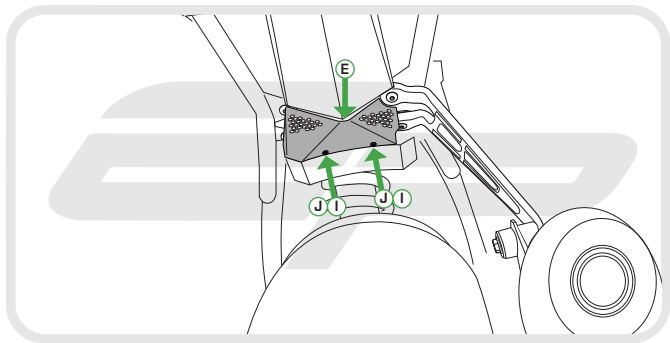

EVOTECH[®]
P E R F O R M A N C E

Installation Instructions
KTM 1290 Superduke
Exhaust Hanger
Rectifier Guard Kit

Product Reference - 13683/11544

Kit Contents

- | | |
|----------------------------------|-----------------------------------|
| Ⓐ 1 x Exhaust Hanger | Ⓗ 1 x 1.5mm Spacers |
| Ⓑ 1 x M8 - 60 Socket Button Head | Ⓘ 2 x M4 Washers |
| Ⓒ 1 x M8 Custom Washer | Ⓙ 2 x M4 - 8 Socket Button Heads |
| Ⓓ 1 x M8 Flange Nut | Ⓚ 2 x M8 - 16 Socket Button Heads |
| Ⓔ 1 x Rectifier Guard | Ⓛ 2 x M8 - 25 Socket Button Heads |
| Ⓕ 1 x Rectifier Bracket | Ⓜ 4 x M8 Flat Washers |
| Ⓖ 1 x Neoprene Foam | |