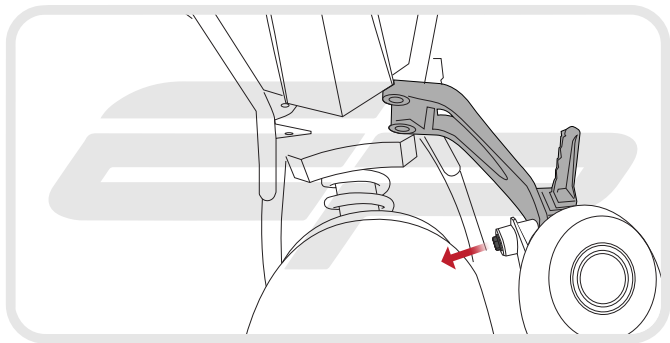

EVOTECH[®]
P E R F O R M A N C E

Installation Instructions
KTM 1290 Superduke
Exhaust Hanger
Rectifier Guard Kit

Product Reference - 13683/11544

Kit Contents

- | | |
|----------------------------------|-----------------------------------|
| Ⓐ 1 x Exhaust Hanger | Ⓗ 1 x 1.5mm Spacers |
| Ⓑ 1 x M8 - 60 Socket Button Head | Ⓘ 2 x M4 Washers |
| Ⓒ 1 x M8 Custom Washer | Ⓙ 2 x M4 - 8 Socket Button Heads |
| Ⓓ 1 x M8 Flange Nut | Ⓚ 2 x M8 - 16 Socket Button Heads |
| Ⓔ 1 x Rectifier Guard | Ⓛ 2 x M8 - 25 Socket Button Heads |
| Ⓕ 1 x Rectifier Bracket | Ⓜ 4 x M8 Flat Washers |
| Ⓖ 1 x Neoprene Foam | |