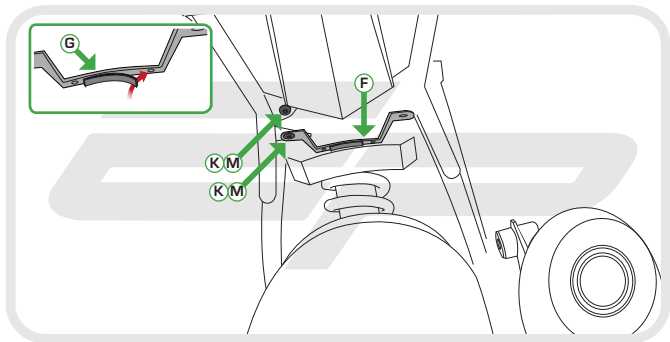

EVOTECH[®]
P E R F O R M A N C E

Installation Instructions
KTM 1290 Superduke
Exhaust Hanger
Rectifier Guard Kit

Product Reference - 13683/11544

Kit Contents

- | | |
|----------------------------------|-----------------------------------|
| Ⓐ 1 x Exhaust Hanger | Ⓗ 1 x 1.5mm Spacers |
| Ⓑ 1 x M8 - 60 Socket Button Head | Ⓘ 2 x M4 Washers |
| Ⓒ 1 x M8 Custom Washer | Ⓙ 2 x M4 - 8 Socket Button Heads |
| Ⓓ 1 x M8 Flange Nut | Ⓚ 2 x M8 - 16 Socket Button Heads |
| Ⓔ 1 x Rectifier Guard | Ⓛ 2 x M8 - 25 Socket Button Heads |
| Ⓕ 1 x Rectifier Bracket | Ⓜ 4 x M8 Flat Washers |
| Ⓖ 1 x Neoprene Foam | |