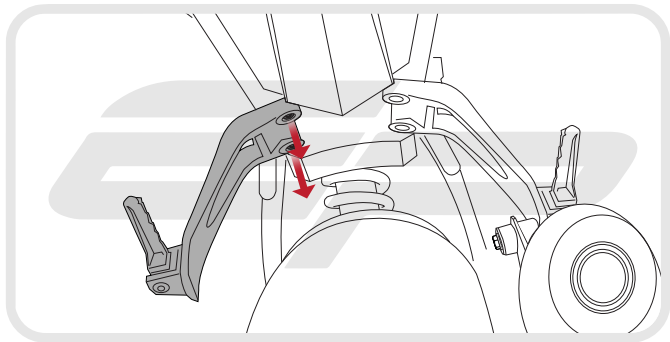

EVOTECH[®]
P E R F O R M A N C E

Installation Instructions
KTM 1290 Superduke
Exhaust Hanger
Rectifier Guard Kit

Product Reference - 13683/11544

Kit Contents

- | | |
|----------------------------------|-----------------------------------|
| Ⓐ 1 x Exhaust Hanger | Ⓗ 1 x 1.5mm Spacers |
| Ⓑ 1 x M8 - 60 Socket Button Head | Ⓘ 2 x M4 Washers |
| Ⓒ 1 x M8 Custom Washer | Ⓙ 2 x M4 - 8 Socket Button Heads |
| Ⓓ 1 x M8 Flange Nut | Ⓚ 2 x M8 - 16 Socket Button Heads |
| Ⓔ 1 x Rectifier Guard | Ⓛ 2 x M8 - 25 Socket Button Heads |
| Ⓕ 1 x Rectifier Bracket | Ⓜ 4 x M8 Flat Washers |
| Ⓖ 1 x Neoprene Foam | |