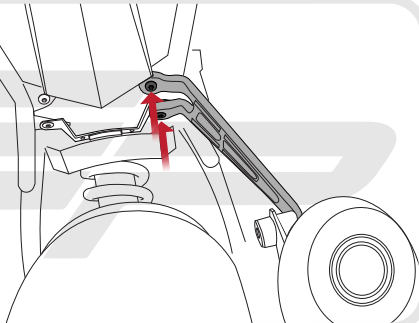

EVOTECH[®]
P E R F O R M A N C E

Installation Instructions
KTM 1290 Superduke
Exhaust Hanger
Rectifier Guard Kit

Product Reference - 13683/11544

Kit Contents

- | | |
|----------------------------------|-----------------------------------|
| Ⓐ 1 x Exhaust Hanger | Ⓗ 1 x 1.5mm Spacers |
| Ⓑ 1 x M8 - 60 Socket Button Head | Ⓘ 2 x M4 Washers |
| Ⓒ 1 x M8 Custom Washer | Ⓙ 2 x M4 - 8 Socket Button Heads |
| Ⓓ 1 x M8 Flange Nut | Ⓚ 2 x M8 - 16 Socket Button Heads |
| Ⓔ 1 x Rectifier Guard | Ⓛ 2 x M8 - 25 Socket Button Heads |
| Ⓕ 1 x Rectifier Bracket | Ⓜ 4 x M8 Flat Washers |
| Ⓖ 1 x Neoprene Foam | |