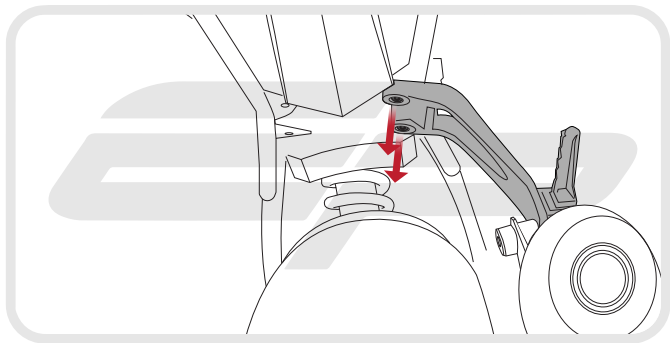

EVOTECH[®]
P E R F O R M A N C E

Installation Instructions
KTM 1290 Superduke
Exhaust Hanger
Rectifier Guard Kit

Product Reference - 13683/11544

Kit Contents

- | | |
|----------------------------------|-----------------------------------|
| Ⓐ 1 x Exhaust Hanger | Ⓗ 1 x 1.5mm Spacers |
| Ⓑ 1 x M8 - 60 Socket Button Head | Ⓘ 2 x M4 Washers |
| Ⓒ 1 x M8 Custom Washer | Ⓙ 2 x M4 - 8 Socket Button Heads |
| Ⓓ 1 x M8 Flange Nut | Ⓚ 2 x M8 - 16 Socket Button Heads |
| Ⓔ 1 x Rectifier Guard | Ⓛ 2 x M8 - 25 Socket Button Heads |
| Ⓕ 1 x Rectifier Bracket | Ⓜ 4 x M8 Flat Washers |
| Ⓖ 1 x Neoprene Foam | |