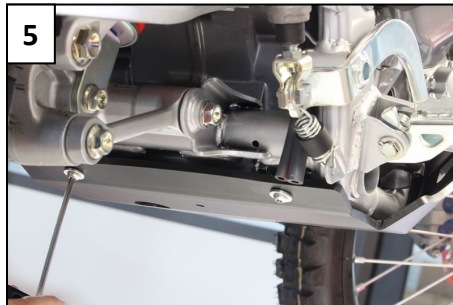

- 2 NE01-01-019 - TBHC 6x40mm
- 2 NE01-01-008 - TBHC 6x25mm
- 4 NE10-01-004 - Alloy spacers
- 2 NE05-01-003 - Plastic spacers 8mm
- 1 NE04-01-194 - Red sticker

**AX1607**  
HONDA CRF300L  
SKID PLATE 6mm

**TUTORIAL VIDEO :**  
Scan with your Iphone Camera OR  
Use « QR Code Reader » app' for Android's

- 2 NE01-01-019 - TBHC 6x40mm
- 2 NE01-01-008 - TBHC 6x25mm
- 4 NE10-01-004 - Alloy spacers
- 2 NE05-01-003 - Plastic spacers 8mm
- 1 NE04-01-194 - Red sticker