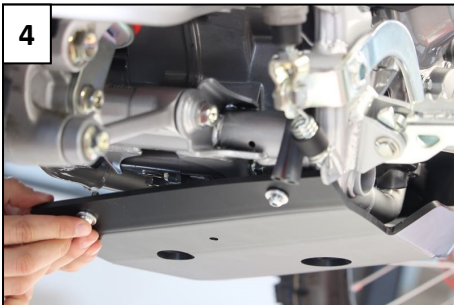

- 2 NE01-01-019 - TBHC 6x40mm
- 2 NE01-01-008 - TBHC 6x25mm
- 4 NE10-01-004 - Alloy spacers
- 2 NE05-01-003 - Plastic spacers 8mm
- 1 NE04-01-194 - Red sticker

**AX1607**  
HONDA CRF300L  
SKID PLATE 6mm

**TUTORIAL VIDEO :**  
Scan with your Iphone Camera OR  
Use « QR Code Reader » app' for Android's

- 2 NE01-01-019 - TBHC 6x40mm
- 2 NE01-01-008 - TBHC 6x25mm
- 4 NE10-01-004 - Alloy spacers
- 2 NE05-01-003 - Plastic spacers 8mm
- 1 NE04-01-194 - Red sticker