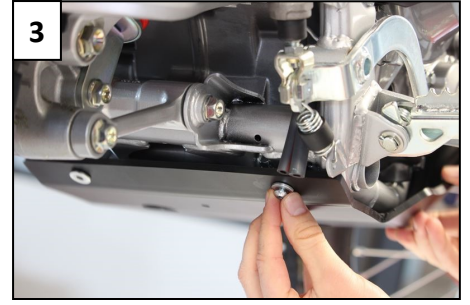

- 2 NE01-01-019 - TBHC 6x40mm
- 2 NE01-01-008 - TBHC 6x25mm
- 4 NE10-01-004 - Alloy spacers
- 2 NE05-01-003 - Plastic spacers 8mm
- 1 NE04-01-194 - Red sticker

**AX1607**  
HONDA CRF300L  
SKID PLATE 6mm

**TUTORIAL VIDEO :**  
Scan with your Iphone Camera OR  
Use « QR Code Reader » app' for Android's

- 2 NE01-01-019 - TBHC 6x40mm
- 2 NE01-01-008 - TBHC 6x25mm
- 4 NE10-01-004 - Alloy spacers
- 2 NE05-01-003 - Plastic spacers 8mm
- 1 NE04-01-194 - Red sticker