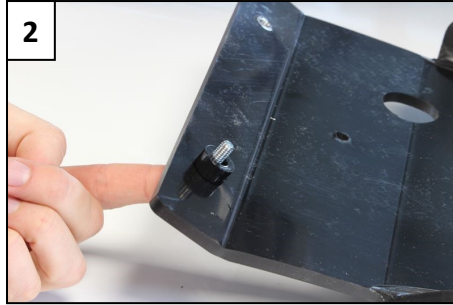

- 2 NE01-01-019 - TBHC 6x40mm
- 2 NE01-01-008 - TBHC 6x25mm
- 4 NE10-01-004 - Alloy spacers
- 2 NE05-01-003 - Plastic spacers 8mm
- 1 NE04-01-194 - Red sticker

**AX1607**  
HONDA CRF300L  
SKID PLATE 6mm

**TUTORIAL VIDEO :**  
Scan with your Iphone Camera OR  
Use « QR Code Reader » app' for Android's

- 2 NE01-01-019 - TBHC 6x40mm
- 2 NE01-01-008 - TBHC 6x25mm
- 4 NE10-01-004 - Alloy spacers
- 2 NE05-01-003 - Plastic spacers 8mm
- 1 NE04-01-194 - Red sticker

**AX1607**  
HONDA CRF300L  
SKID PLATE 6mm

**TUTORIAL VIDEO :**  
Scan with your Iphone Camera OR  
Use « QR Code Reader » app' for Android's