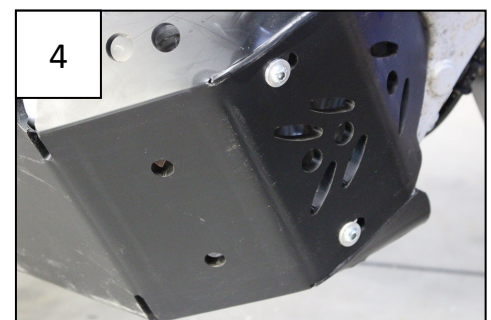

Alu spacers + Tbhç 6x16mm