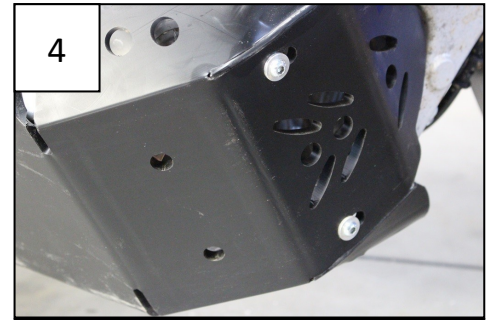

AX1427

Xtrem Skid Plate
YAMAHA WRF250-YZ250FX
YAMAHA WRF450-YZ450FX

- 3 NE01-01-001 Tbhç 6x16mm
- 2 NE01-02-002 Tfhç 6x20mm
- 2 NE01-02-003 Tfhç 6x25mm
- 2 NE10-01-004 Alu spacers
- 4 NE01-03-001 Alu ring
- 4 NE01-04-003 Em6f
- 1 PM01-06-020 Plastic N°5
- 1 PM03-04-022 Alu part
- 1 NE04-01-135 Sticker

Tfhç 6x25mm + Em6f + Alu rings

Tfhç 6x20mm + Em6f + Alu rings

Tbhç 6x16mm

Alu spacers + Tbhç 6x16mm

AX1427

Xtrem Skid Plate
YAMAHA WRF250-YZ250FX
YAMAHA WRF450-YZ450FX

- 3 NE01-01-001 Tbhç 6x16mm
- 2 NE01-02-002 Tfhç 6x20mm
- 2 NE01-02-003 Tfhç 6x25mm
- 2 NE10-01-004 Alu spacers
- 4 NE01-03-001 Alu ring
- 4 NE01-04-003 Em6f
- 1 PM01-06-020 Plastic N°5
- 1 PM03-04-022 Alu part
- 1 NE04-01-135 Sticker