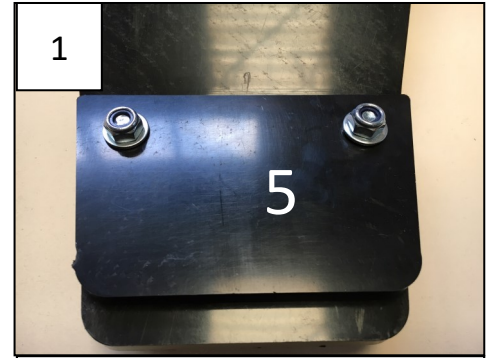

AX1427

Xtrem Skid Plate
YAMAHA WRF250-YZ250FX
YAMAHA WRF450-YZ450FX

- 3 NE01-01-001 Tbhç 6x16mm
- 2 NE01-02-002 Tfhç 6x20mm
- 2 NE01-02-003 Tfhç 6x25mm
- 2 NE10-01-004 Alu spacers
- 4 NE01-03-001 Alu ring
- 4 NE01-04-003 Em6f
- 1 PM01-06-020 Plastic N°5
- 1 PM03-04-022 Alu part
- 1 NE04-01-135 Sticker

Tfhç 6x25mm + Em6f + Alu rings

Tfhç 6x20mm + Em6f + Alu rings

Tbhç 6x16mm

Alu spacers + Tbhç 6x16mm

AX1427

Xtrem Skid Plate
YAMAHA WRF250-YZ250FX
YAMAHA WRF450-YZ450FX

- 3 NE01-01-001 Tbhç 6x16mm
- 2 NE01-02-002 Tfhç 6x20mm
- 2 NE01-02-003 Tfhç 6x25mm
- 2 NE10-01-004 Alu spacers
- 4 NE01-03-001 Alu ring
- 4 NE01-04-003 Em6f
- 1 PM01-06-020 Plastic N°5
- 1 PM03-04-022 Alu part
- 1 NE04-01-135 Sticker