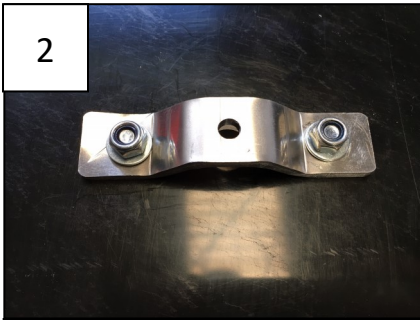

AX1427

Xtrem Skid Plate
YAMAHA WRF250-YZ250FX
YAMAHA WRF450-YZ450FX

- 3 NE01-01-001 Tbhç 6x16mm
- 2 NE01-02-002 Tfhç 6x20mm
- 2 NE01-02-003 Tfhç 6x25mm
- 2 NE10-01-004 Alu spacers
- 4 NE01-03-001 Alu ring
- 4 NE01-04-003 Em6f
- 1 PM01-06-020 Plastic N°5
- 1 PM03-04-022 Alu part
- 1 NE04-01-135 Sticker

Tfhç 6x25mm + Em6f + Alu rings

Tfhç 6x20mm + Em6f + Alu rings

Tbhç 6x16mm

Alu spacers + Tbhç 6x16mm

AX1427

Xtrem Skid Plate
YAMAHA WRF250-YZ250FX
YAMAHA WRF450-YZ450FX

- 3 NE01-01-001 Tbhç 6x16mm
- 2 NE01-02-002 Tfhç 6x20mm
- 2 NE01-02-003 Tfhç 6x25mm
- 2 NE10-01-004 Alu spacers
- 4 NE01-03-001 Alu ring
- 4 NE01-04-003 Em6f
- 1 PM01-06-020 Plastic N°5
- 1 PM03-04-022 Alu part
- 1 NE04-01-135 Sticker