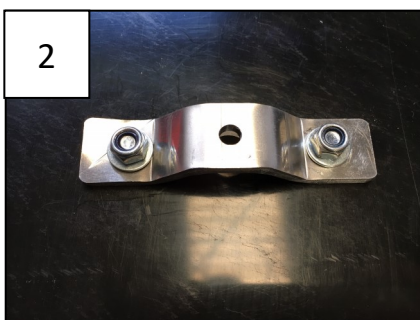

Tfhç 6x20mm + Em6f + Alu rings